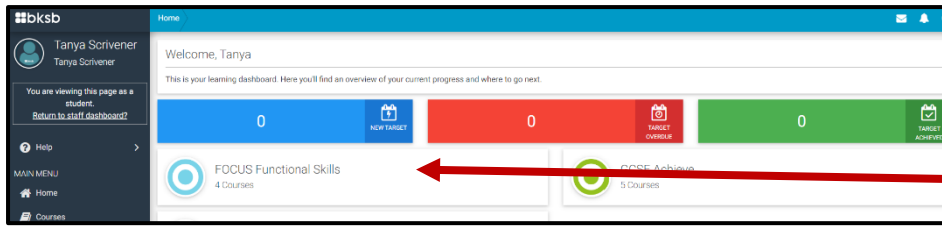

You can access BKSb by using Chrome (this is the easiest way to find BKSb):

<https://surreyadullearning.bksblive2.co.uk>

Enter your personal Username and personal Password. Then select LOGIN

If this is your first time using BKSb you will see this image on your screen. Click continue. If you have used BKSb before, and do not have this image on your screen, go to page 2.

These are the BKSb Terms and Conditions. As you read them, you will need to use your cursor to move the scroll bar down to read the whole page.

Once you have arrived at the bottom of the page, the button changes from grey to blue. Click the I AGREE button.