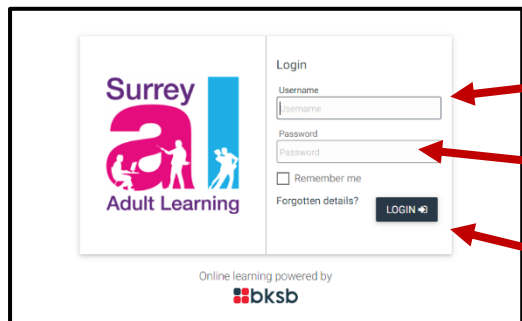

You can access BKSb by using Chrome (this is the easiest way to find BKSb):

<https://surreyadullearning.bksblive2.co.uk>

Enter your personal Username and personal Password. Then select LOGIN

If this is your first time using BKSb you will see this image on your screen. Click continue. If you have used BKSb before, and do not have this image on your screen, go to page 2.

These are the BKSb Terms and Conditions. As you read them, you will need to use your cursor to move the scroll bar down to read the whole page.

Once you have arrived at the bottom of the page, the button changes from grey to blue. Click the I AGREE button.