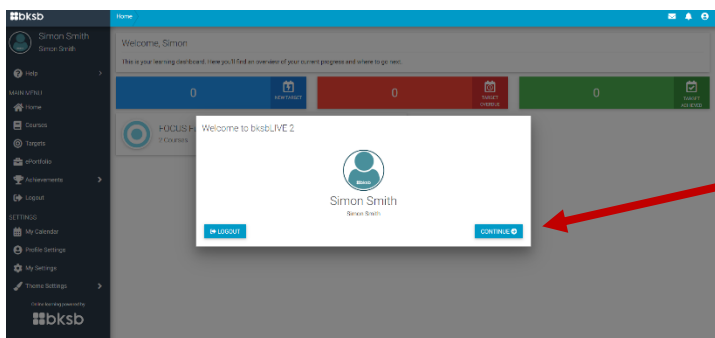

You can access BKSb by using Chrome (this is the easiest way to find BKSb):

<https://surreyadullearning.bksblive2.co.uk>

Enter your personal Username and personal Password. Then select LOGIN

If this is your first time using BKSb you will see this image on your screen. Click continue. If you have used BKSb before, and do not have this image on your screen, go to page 2.

These are the BKSb Terms and Conditions. As you read them, you will need to use your cursor to move the scroll bar down to read the whole page.

Once you have arrived at the bottom of the page, the button changes from grey to blue. Click the I AGREE button.