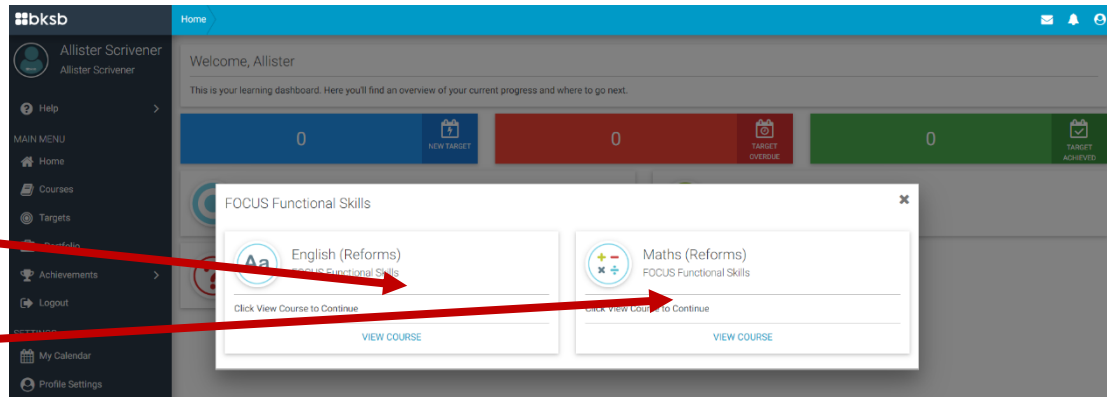

You can access BKSb by using Chrome (this is the easiest way to find BKSb):

<https://surreyadullearning.bksblive2.co.uk>

Enter your personal Username and personal Password. Then select LOGIN

If this is your first time using BKSb you will see this image on your screen. Click continue. If you have used BKSb before, and do not have this image on your screen, go to page 2.

These are the BKSb Terms and Conditions. As you read them, you will need to use your cursor to move the scroll bar down to read the whole page.

Once you have arrived at the bottom of the page, the button changes from grey to blue. Click the I AGREE button.

Click on  
**FOCUS**  
Functional  
skills

Click on  
**VIEW**  
**COURSE**  
of either  
English  
(Reforms)  
or Maths  
(Reforms).

Select the Initial Assessment and follow the instructions.

**If you are taking a maths initial assessment, you may use a calculator.**

At the end of your assessment, you will be taken to a page similar to this one:

Click exit

You should then come to this page:

To return to the main menu, click on

To logout click on the head and shoulders icon.