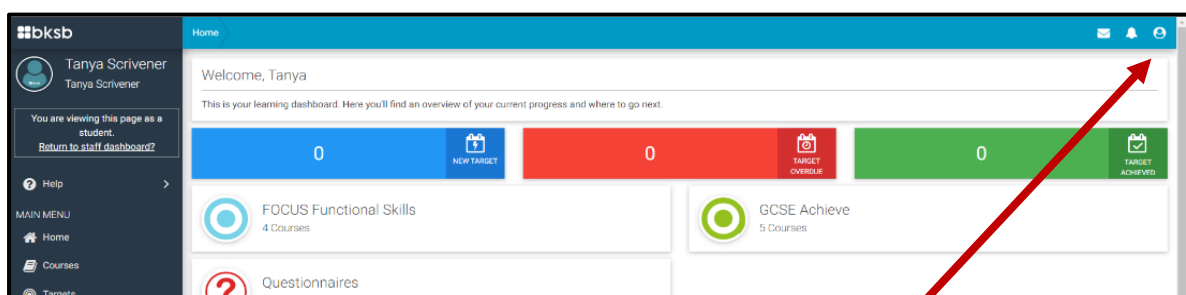

At the end of your assessment, you will be taken to a page similar to this one:

Click exit

You should then come to this page:

To return to the main menu, click on

To logout click on the head and shoulders icon.