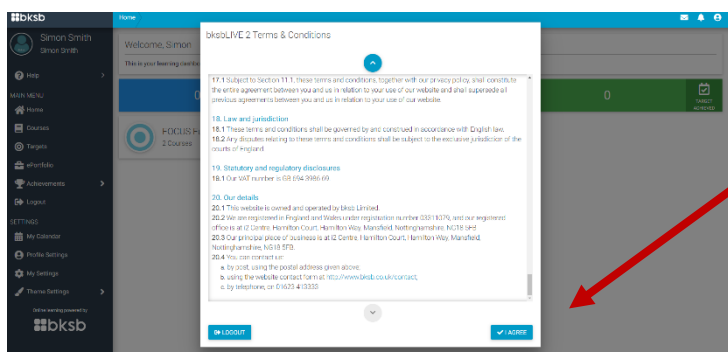

You can access BKSb by using Chrome (this is the easiest way to find BKSb):

<https://surreyadullearning.bksblive2.co.uk>

Enter your personal Username and personal Password. Then select LOGIN

If this is your first time using BKSb you will see this image on your screen. Click continue. If you have used BKSb before, and do not have this image on your screen, go to page 2.

These are the BKSb Terms and Conditions. As you read them, you will need to use your cursor to move the scroll bar down to read the whole page.

Once you have arrived at the bottom of the page, the button changes from grey to blue. Click the I AGREE button.