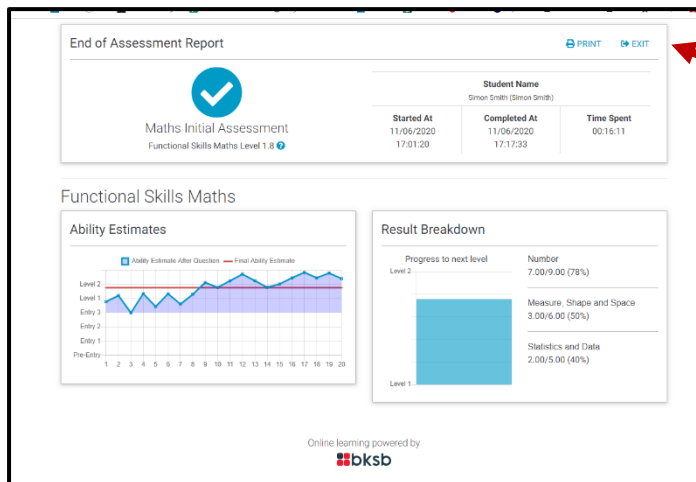

These are the BKSb Terms and Conditions. As you read them, you will need to use your cursor to move the scroll bar down to read the whole page.

Once you have arrived at the bottom of the page, the button changes from grey to blue. Click the I AGREE button.

Click on  
**FOCUS**  
Functional  
skills

Click on  
**VIEW**  
**COURSE**  
of either  
English  
(Reforms)  
or Maths  
(Reforms).

Select the Initial Assessment and follow the instructions.

**If you are taking a maths initial assessment, you may use a calculator.**

At the end of your assessment, you will be taken to a page similar to this one:

Click exit

You should then come to this page:

To return to the main menu, click on

To logout click on the head and shoulders icon.