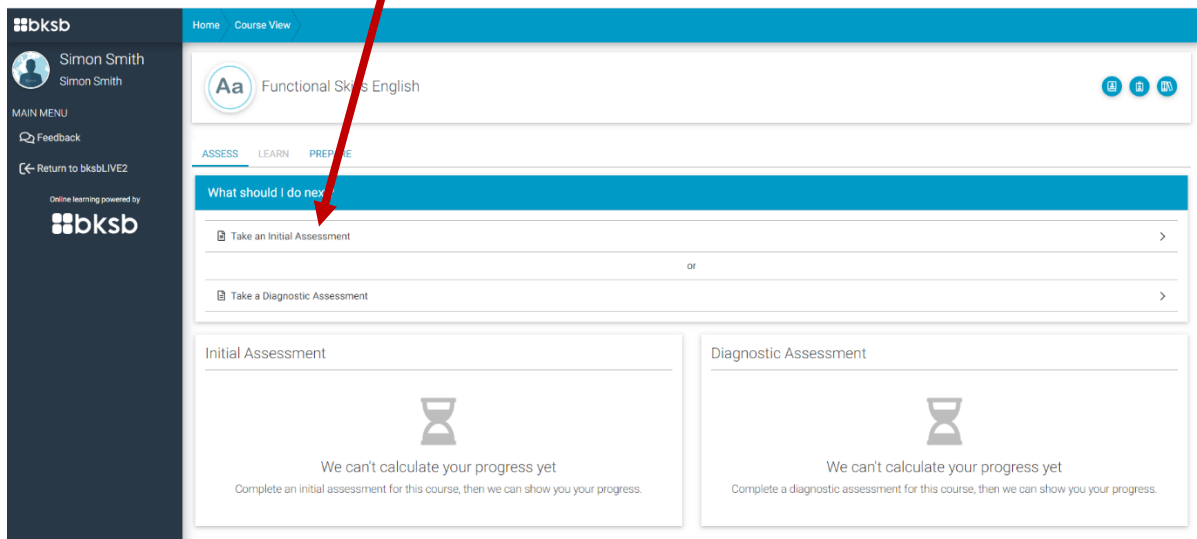

These are the BKSb Terms and Conditions. As you read them, you will need to use your cursor to move the scroll bar down to read the whole page.

Once you have arrived at the bottom of the page, the button changes from grey to blue. Click the I AGREE button.

Click on  
**FOCUS**  
Functional  
skills

Click on  
**VIEW**  
**COURSE**  
of either  
English  
(Reforms)  
or Maths  
(Reforms).

Select the Initial Assessment and follow the instructions.

**If you are taking a maths initial assessment, you may use a calculator.**