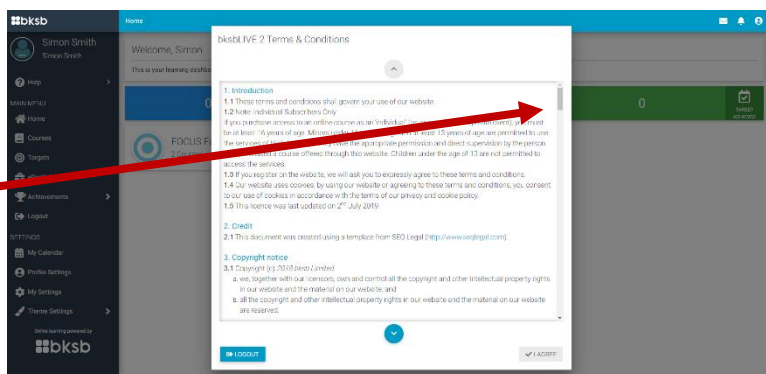

You can access BKSb by using Chrome (this is the easiest way to find BKSb):

<https://surreyadullearning.bksblive2.co.uk>

Enter your personal Username and personal Password. Then select LOGIN

If this is your first time using BKSb you will see this image on your screen. Click continue. If you have used BKSb before, and do not have this image on your screen, go to page 2.

These are the BKSb Terms and Conditions. As you read them, you will need to use your cursor to move the scroll bar down to read the whole page.

Once you have arrived at the bottom of the page, the button changes from grey to blue. Click the I AGREE button.