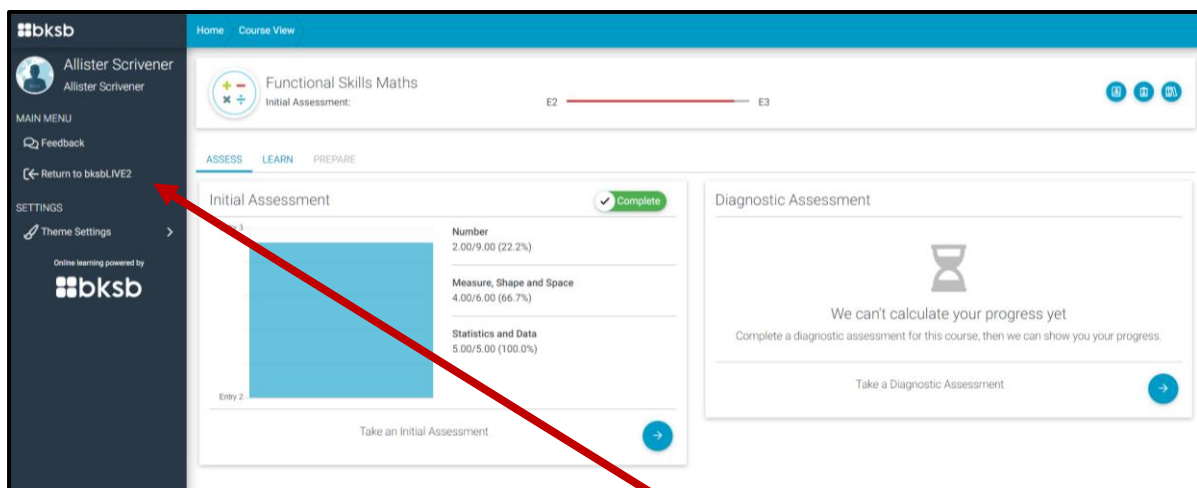

To return to the main menu, click on